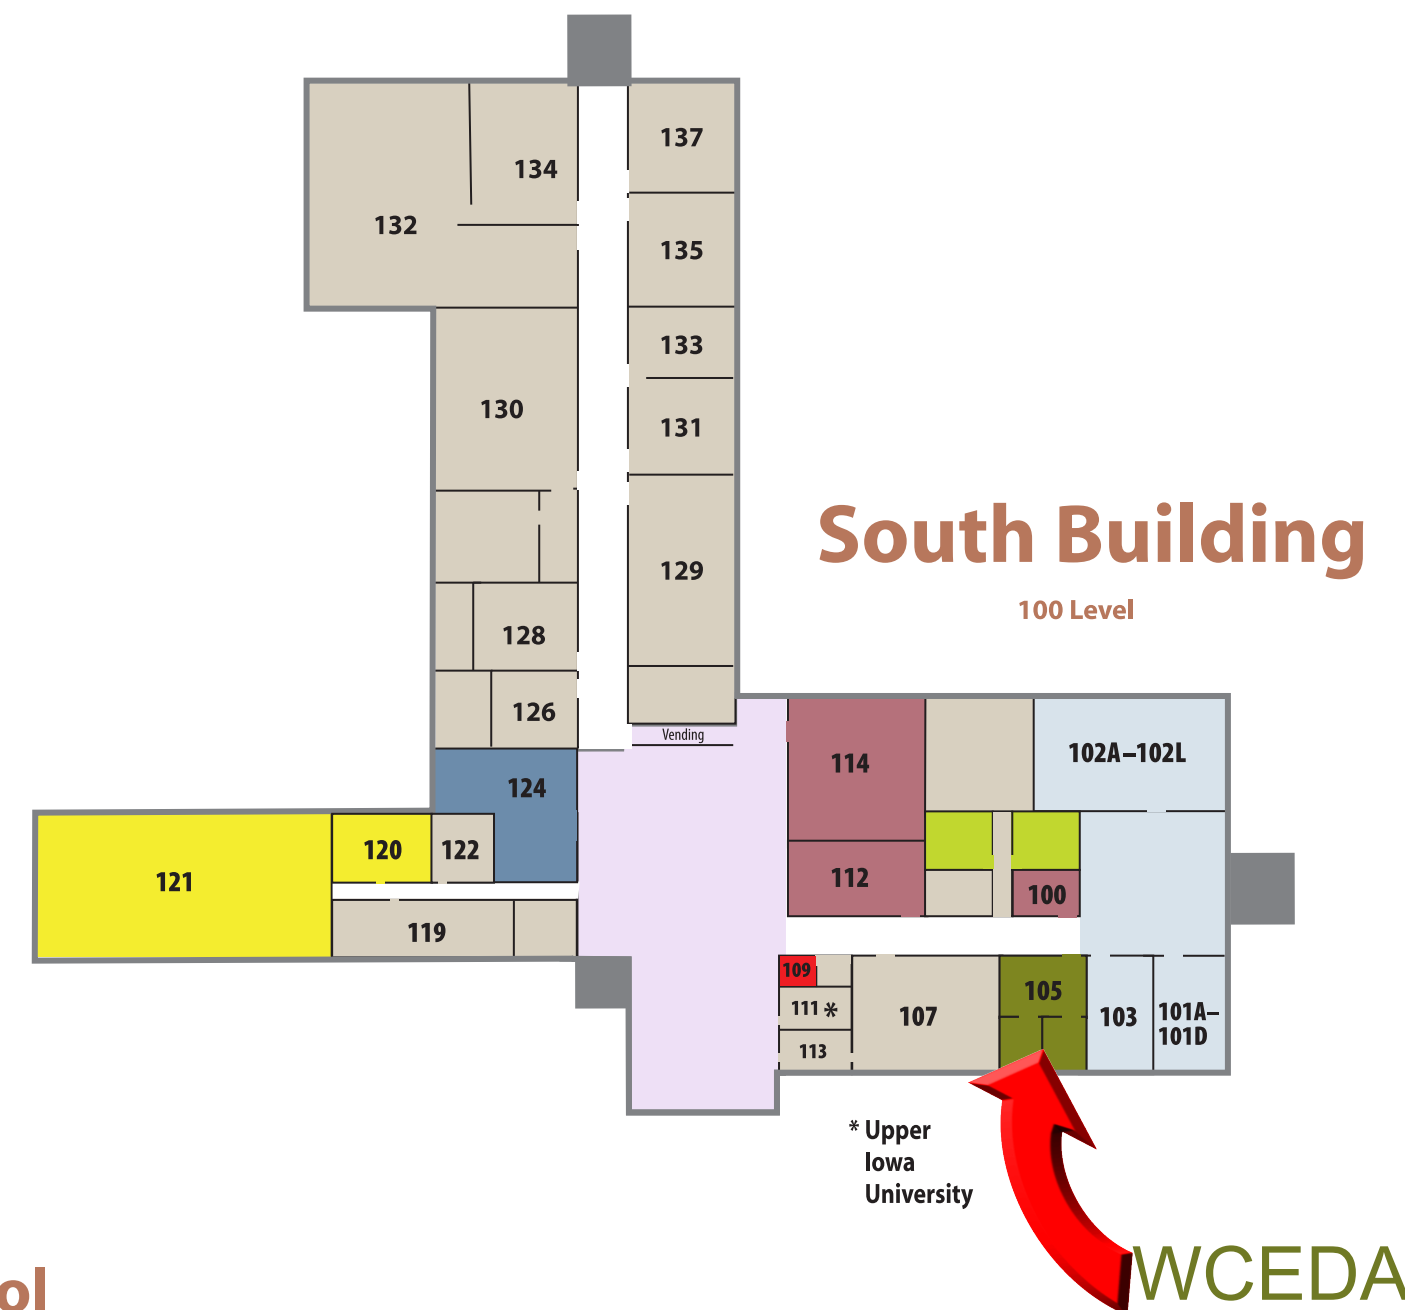

Elkhorn Campus

WCEDA Room 105

Veterinary Sciences Building

West Building
Alternative High School