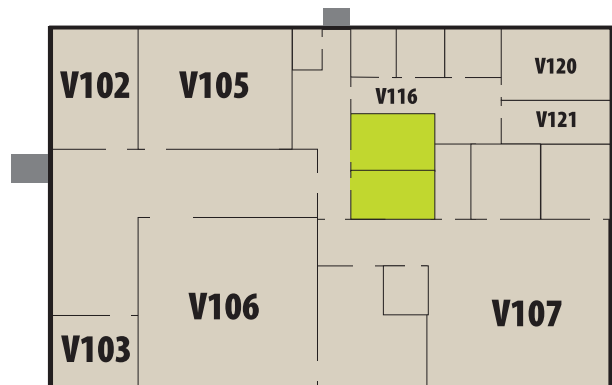

Elkhorn Campus

WCEDA Room 105

Veterinary Sciences Building

West Building
Alternative High School